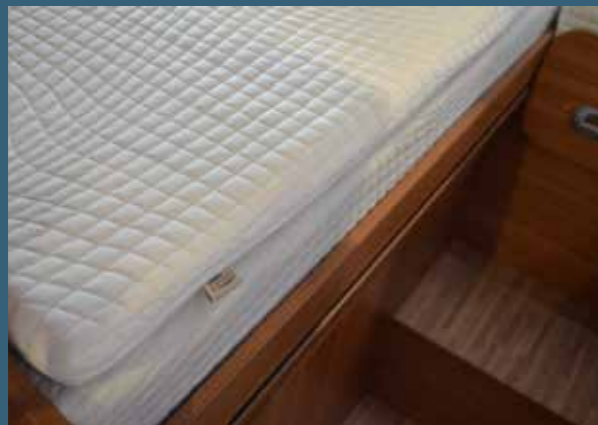

## Carado mattress topper

For the Carado topper, we use a Visco foam that has been specially developed for your needs. It is breathable, quickly absorbs moisture and dissipates it to the centre layer as well as to the side. Even when exposed to limited weight, the foam adapts to the body shape and provides a pressure-relieving effect. This ensures improved blood circulation and a high level of lying and sleeping comfort.